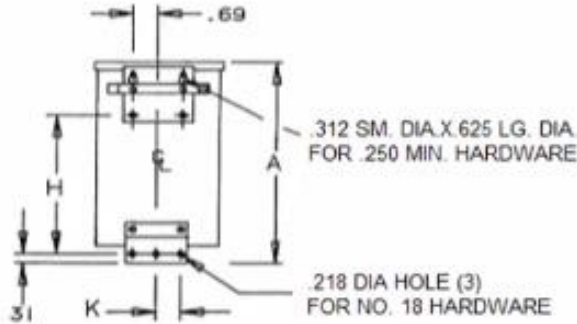

MGM TRANSFORMER COMPANY

5701 SMITHWAY STREET • CITY OF COMMERCE, CALIF. 90040
 (213)726-0888 • FAX (213)726-8224

Buck Boost - Case Size B

SIDE

BACK (1)

BACK (2)

Primary Volts	Connect Primary Lines To	Inter-Connect	Connect Secondary Lines To
480	H1-H4	H2 to H3	
240	H1-H3 & H2-H4		
Secondary Volts			
240		X2 to X3	X1-X4
120/240		X2 to X3	X1-X2-X4
120		X1 to X3 X2 to X4	X1-X4

BOTTOM

A	B	C	D	E	F	G	H	J	K
8.20	3.90	3.88	1.30	3.67	7.36	4.08	4.70	8.68	.94