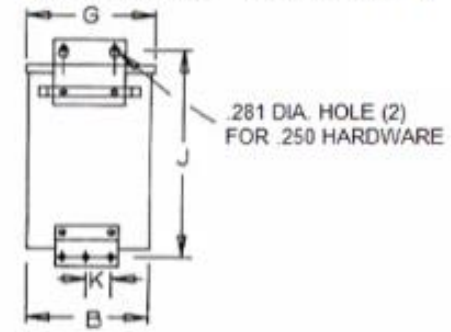

MGM TRANSFORMER COMPANY

5701 SMITHWAY STREET • CITY OF COMMERCE, CALIF. 90040
 (213)726-0888 • FAX (213)726-8224

Buck Boost - Case Size B

SIDE

BACK (1)

BACK (2)

Primary Volts	Connect Primary Lines To	Inter-Connect	Connect Secondary Lines To
480	H1-H4	H2 to H3	
240	H1-H3 & H2-H4		
Secondary Volts			
240		X2 to X3	X1-X4
120/240		X2 to X3	X1-X2-X4
120		X1 to X3 X2 to X4	X1-X4

BOTTOM

A	B	C	D	E	F	G	H	J	K
8.20	3.90	3.88	1.30	3.67	7.36	4.08	4.70	8.68	.94