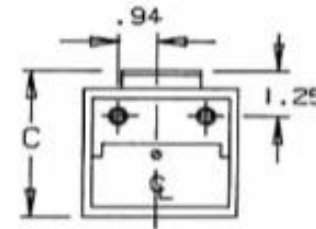

MGM TRANSFORMER COMPANY

5701 SMITHWAY STREET • CITY OF COMMERCE, CALIF. 90040
 (213)726-0888 • FAX (213)726-8224

Buck Boost - Case Size B

SIDE

BACK (1)

BACK (2)

Primary Volts	Connect Primary Lines To	Inter-Connect	Connect Secondary Lines To
480	H1-H4	H2 to H3	
240	H1-H3 & H2-H4		
Secondary Volts			
240		X2 to X3	X1-X4
120/240		X2 to X3	X1-X2-X4
120		X1 to X3 X2 to X4	X1-X4

BOTTOM

A	B	C	D	E	F	G	H	J	K
8.20	3.90	3.88	1.30	3.67	7.36	4.08	4.70	8.68	.94