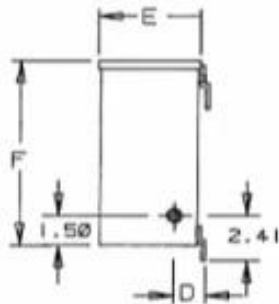

MGM TRANSFORMER COMPANY

5701 SMITHWAY STREET • CITY OF COMMERCE, CALIF. 90040
 (213)726-0888 • FAX (213)726-8224

Buck Boost - Case Size B

SIDE

BACK (1)

BACK (2)

Primary Volts	Connect Primary Lines To	Inter-Connect	Connect Secondary Lines To
480	H1-H4	H2 to H3	
240	H1-H3 & H2-H4		
Secondary Volts			
240		X2 to X3	X1-X4
120/240		X2 to X3	X1-X2-X4
120		X1 to X3 X2 to X4	X1-X4

BOTTOM

A	B	C	D	E	F	G	H	J	K
8.20	3.90	3.88	1.30	3.67	7.36	4.08	4.70	8.68	.94