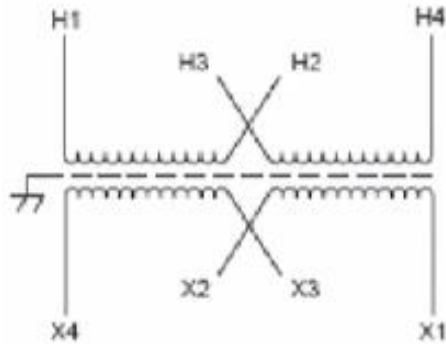

MGM TRANSFORMER COMPANY

5701 SMITHWAY STREET • CITY OF COMMERCE, CALIF. 90040
 (213)726-0888 • FAX (213)726-8224

Buck Boost - Case Size B

SIDE

BACK (1)

BACK (2)

Primary Volts	Connect Primary Lines To	Inter-Connect	Connect Secondary Lines To
480	H1-H4	H2 to H3	
240	H1-H3 & H2-H4		
Secondary Volts			
240		X2 to X3	X1-X4
120/240		X2 to X3	X1-X2-X4
120		X1 to X3 X2 to X4	X1-X4

BOTTOM

A	B	C	D	E	F	G	H	J	K
8.20	3.90	3.88	1.30	3.67	7.36	4.08	4.70	8.68	.94