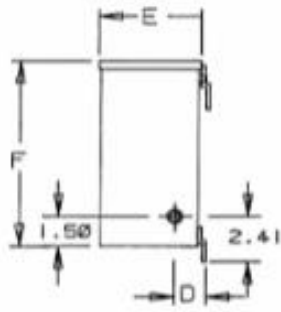

MGM TRANSFORMER COMPANY

5701 SMITHWAY STREET • CITY OF COMMERCE, CALIF. 90040
(213)726-0888 • FAX (213)726-8224

Buck Boost - Case Size C

SIDE

BACK (1)

BACK (2)

Primary Volts	Connect Primary Lines To	Inter-Connect	Connect Secondary Lines To
480	H1-H4	H2 to H3	
240	H1-H3 & H2-H4		
Secondary Volts			
240		X2 to X3	X1-X4
120/240		X2 to X3	X1-X2-X4
120		X1 to X3 X2 to X4	X1-X4

BOTTOM

A	B	C	D	E	F	G	H	J	K
8.58	4.28	4.20	1.48	3.98	7.74	4.37	5.09	9.06	.94