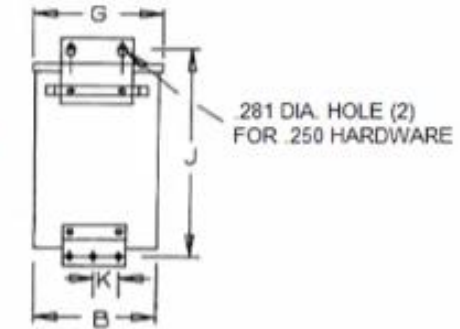

MGM TRANSFORMER COMPANY

5701 SMITHWAY STREET • CITY OF COMMERCE, CALIF. 90040
(213)726-0888 • FAX (213)726-8224

Buck Boost - Case Size C

SIDE

BACK (1)

BACK (2)

Primary Volts	Connect Primary Lines To	Inter-Connect	Connect Secondary Lines To
480	H1-H4	H2 to H3	
240	H1-H3 & H2-H4		
Secondary Volts			
240		X2 to X3	X1-X4
120/240		X2 to X3	X1-X2-X4
120		X1 to X3 X2 to X4	X1-X4

BOTTOM

A	B	C	D	E	F	G	H	J	K
8.58	4.28	4.20	1.48	3.98	7.74	4.37	5.09	9.06	.94