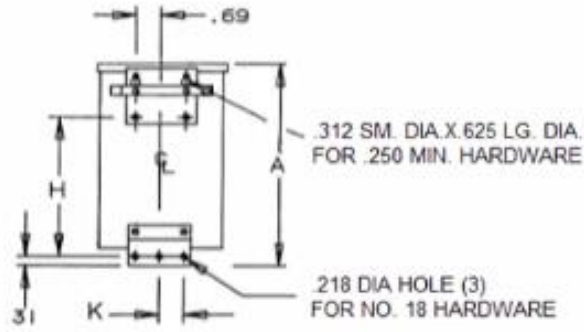

MGM TRANSFORMER COMPANY

5701 SMITHWAY STREET • CITY OF COMMERCE, CALIF. 90040
(213)726-0888 • FAX (213)726-8224

Buck Boost - Case Size C

SIDE

BACK (1)

BACK (2)

Primary Volts	Connect Primary Lines To	Inter-Connect	Connect Secondary Lines To
480	H1-H4	H2 to H3	
240	H1-H3 & H2-H4		
Secondary Volts			
240		X2 to X3	X1-X4
120/240		X2 to X3	X1-X2-X4
120		X1 to X3 X2 to X4	X1-X4

BOTTOM

A	B	C	D	E	F	G	H	J	K
8.58	4.28	4.20	1.48	3.98	7.74	4.37	5.09	9.06	.94