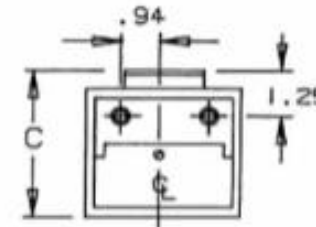

MGM TRANSFORMER COMPANY

5701 SMITHWAY STREET • CITY OF COMMERCE, CALIF. 90040
(213)726-0888 • FAX (213)726-8224

Buck Boost - Case Size C

SIDE

BACK (1)

BACK (2)

Primary Volts	Connect Primary Lines To	Inter-Connect	Connect Secondary Lines To
480	H1-H4	H2 to H3	
240	H1-H3 & H2-H4		
Secondary Volts			
240		X2 to X3	X1-X4
120/240		X2 to X3	X1-X2-X4
120		X1 to X3 X2 to X4	X1-X4

BOTTOM

A	B	C	D	E	F	G	H	J	K
8.58	4.28	4.20	1.48	3.98	7.74	4.37	5.09	9.06	.94