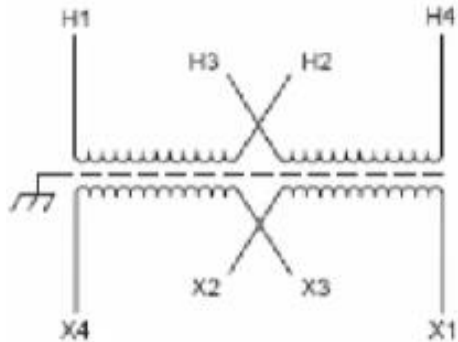

MGM TRANSFORMER COMPANY

5701 SMITHWAY STREET • CITY OF COMMERCE, CALIF. 90040
(213)726-0888 • FAX (213)726-8224

Buck Boost - Case Size C

SIDE

BACK (1)

BACK (2)

Primary Volts	Connect Primary Lines To	Inter-Connect	Connect Secondary Lines To
480	H1-H4	H2 to H3	
240	H1-H3 & H2-H4		
Secondary Volts			
240		X2 to X3	X1-X4
120/240		X2 to X3	X1-X2-X4
120		X1 to X3 X2 to X4	X1-X4

BOTTOM

A	B	C	D	E	F	G	H	J	K
8.58	4.28	4.20	1.48	3.98	7.74	4.37	5.09	9.06	.94