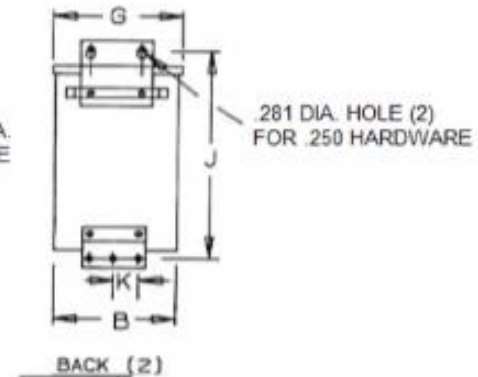

MGM TRANSFORMER COMPANY

5701 SMITHWAY STREET • CITY OF COMMERCE, CALIF. 90040
 (213)726-0888 • FAX (213)726-8224

Buck Boost - Case Size D

Primary Volts	Connect Primary Lines To	Inter-Connect	Connect Secondary Lines To
480	H1-H4	H2 to H3	
240	H1-H3 & H2-H4		
Secondary Volts			
240		X2 to X3	X1-X4
120/240		X2 to X3	X1-X2-X4
120		X1 to X3 X2 to X4	X1-X4

A	B	C	D	E	F	G	H	J	K
8.58	4.28	4.20	1.48	3.98	7.74	4.37	5.09	9.06	.94