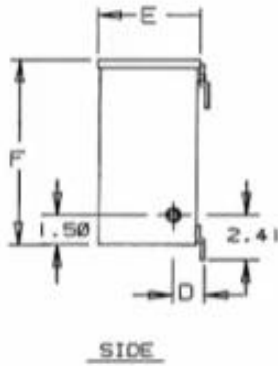

MGM TRANSFORMER COMPANY

5701 SMITHWAY STREET • CITY OF COMMERCE, CALIF. 90040
 (213)726-0888 • FAX (213)726-8224

Buck Boost - Case Size D

Primary Volts	Connect Primary Lines To	Inter-Connect	Connect Secondary Lines To
480	H1-H4	H2 to H3	
240	H1-H3 & H2-H4		
Secondary Volts			
240		X2 to X3	X1-X4
120/240		X2 to X3	X1-X2-X4
120		X1 to X3 X2 to X4	X1-X4

A	B	C	D	E	F	G	H	J	K
8.58	4.28	4.20	1.48	3.98	7.74	4.37	5.09	9.06	.94