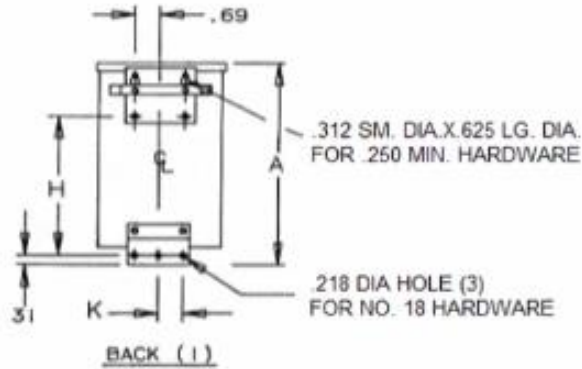

MGM TRANSFORMER COMPANY

5701 SMITHWAY STREET • CITY OF COMMERCE, CALIF. 90040
 (213)726-0888 • FAX (213)726-8224

Buck Boost - Case Size D

Primary Volts	Connect Primary Lines To	Inter-Connect	Connect Secondary Lines To
480	H1-H4	H2 to H3	
240	H1-H3 & H2-H4		
Secondary Volts			
240		X2 to X3	X1-X4
120/240		X2 to X3	X1-X2-X4
120		X1 to X3 X2 to X4	X1-X4

A	B	C	D	E	F	G	H	J	K
8.58	4.28	4.20	1.48	3.98	7.74	4.37	5.09	9.06	.94