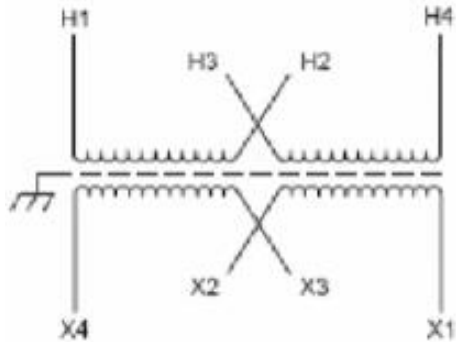

MGM TRANSFORMER COMPANY

5701 SMITHWAY STREET • CITY OF COMMERCE, CALIF. 90040
 (213)726-0888 • FAX (213)726-8224

Buck Boost - Case Size D

Primary Volts	Connect Primary Lines To	Inter-Connect	Connect Secondary Lines To
480	H1-H4	H2 to H3	
240	H1-H3 & H2-H4		
Secondary Volts			
240		X2 to X3	X1-X4
120/240		X2 to X3	X1-X2-X4
120		X1 to X3 X2 to X4	X1-X4

A	B	C	D	E	F	G	H	J	K
8.58	4.28	4.20	1.48	3.98	7.74	4.37	5.09	9.06	.94