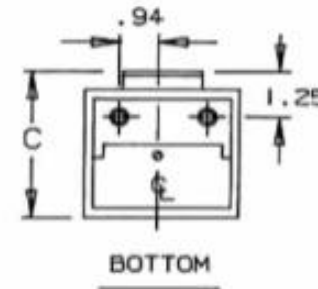

MGM TRANSFORMER COMPANY

5701 SMITHWAY STREET • CITY OF COMMERCE, CALIF. 90040
 (213)726-0888 • FAX (213)726-8224

Buck Boost - Case Size D

Primary Volts	Connect Primary Lines To	Inter-Connect	Connect Secondary Lines To
480	H1-H4	H2 to H3	
240	H1-H3 & H2-H4		
Secondary Volts			
240		X2 to X3	X1-X4
120/240		X2 to X3	X1-X2-X4
120		X1 to X3 X2 to X4	X1-X4

A	B	C	D	E	F	G	H	J	K
8.58	4.28	4.20	1.48	3.98	7.74	4.37	5.09	9.06	.94