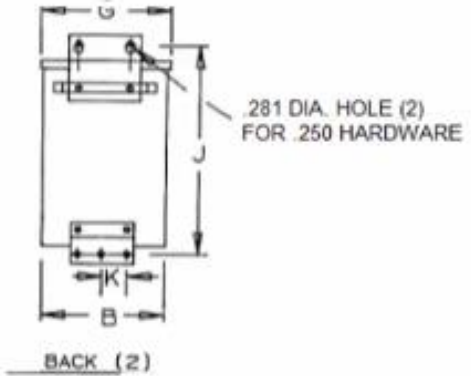

MGM TRANSFORMER COMPANY

5701 SMITHWAY STREET • CITY OF COMMERCE, CALIF. 90040
(213)726-0888 • FAX (213)726-8224

Buck Boost - Case Size E

Primary Volts	Connect Primary Lines To	Inter-Connect	Connect Secondary Lines To
480	H1-H4	H2 to H3	
240	H1-H3 & H2-H4		
Secondary Volts			
240		X2 to X3	X1-X4
120/240		X2 to X3	X1-X2-X4
120		X1 to X3 X2 to X4	X1-X4

A	B	C	D	E	F	G	H	J	K
8.58	4.28	4.20	1.48	3.98	7.74	4.37	5.09	9.06	.94