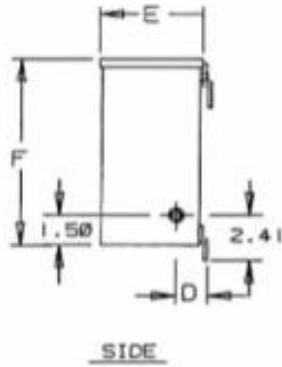

MGM TRANSFORMER COMPANY

5701 SMITHWAY STREET • CITY OF COMMERCE, CALIF. 90040
(213)726-0888 • FAX (213)726-8224

Buck Boost - Case Size E

Primary Volts	Connect Primary Lines To	Inter-Connect	Connect Secondary Lines To
480	H1-H4	H2 to H3	
240	H1-H3 & H2-H4		
Secondary Volts			
240		X2 to X3	X1-X4
120/240		X2 to X3	X1-X2-X4
120		X1 to X3 X2 to X4	X1-X4

A	B	C	D	E	F	G	H	J	K
8.58	4.28	4.20	1.48	3.98	7.74	4.37	5.09	9.06	.94