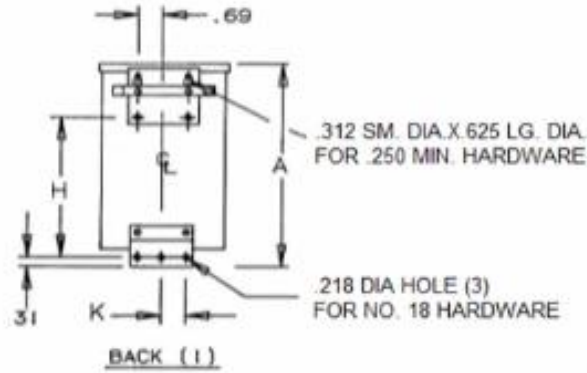

MGM TRANSFORMER COMPANY

5701 SMITHWAY STREET • CITY OF COMMERCE, CALIF. 90040
(213)726-0888 • FAX (213)726-8224

Buck Boost - Case Size E

Primary Volts	Connect Primary Lines To	Inter-Connect	Connect Secondary Lines To
480	H1-H4	H2 to H3	
240	H1-H3 & H2-H4		
Secondary Volts			
240		X2 to X3	X1-X4
120/240		X2 to X3	X1-X2-X4
120		X1 to X3 X2 to X4	X1-X4

A	B	C	D	E	F	G	H	J	K
8.58	4.28	4.20	1.48	3.98	7.74	4.37	5.09	9.06	.94