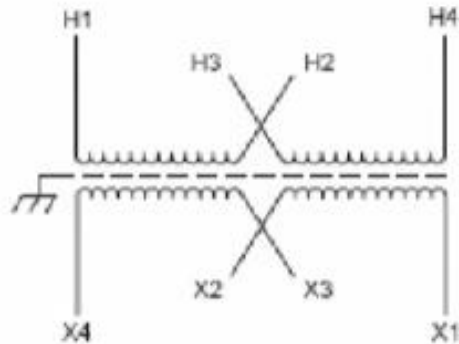

MGM TRANSFORMER COMPANY

5701 SMITHWAY STREET • CITY OF COMMERCE, CALIF. 90040
(213)726-0888 • FAX (213)726-8224

Buck Boost - Case Size E

Primary Volts	Connect Primary Lines To	Inter-Connect	Connect Secondary Lines To
480	H1-H4	H2 to H3	
240	H1-H3 & H2-H4		
Secondary Volts			
240		X2 to X3	X1-X4
120/240		X2 to X3	X1-X2-X4
120		X1 to X3 X2 to X4	X1-X4

A	B	C	D	E	F	G	H	J	K
8.58	4.28	4.20	1.48	3.98	7.74	4.37	5.09	9.06	.94