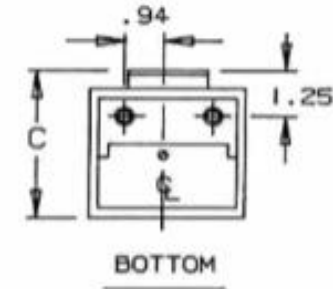

MGM TRANSFORMER COMPANY

5701 SMITHWAY STREET • CITY OF COMMERCE, CALIF. 90040
(213)726-0888 • FAX (213)726-8224

Buck Boost - Case Size E

Primary Volts	Connect Primary Lines To	Inter-Connect	Connect Secondary Lines To
480	H1-H4	H2 to H3	
240	H1-H3 & H2-H4		
Secondary Volts			
240		X2 to X3	X1-X4
120/240		X2 to X3	X1-X2-X4
120		X1 to X3 X2 to X4	X1-X4

A	B	C	D	E	F	G	H	J	K
8.58	4.28	4.20	1.48	3.98	7.74	4.37	5.09	9.06	.94