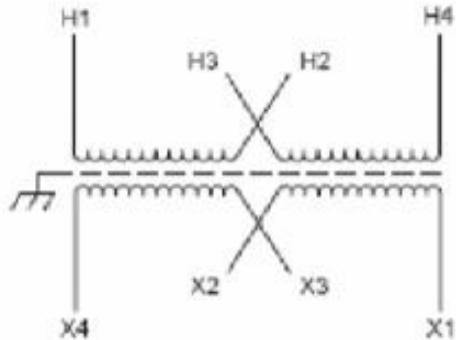

## Buck Boost - Case Size F

BACK (2)

Primary Volts	Connect Primary Lines To	Inter-Connect	Connect Secondary Lines To
480	H1-H4	H2 to H3	
240	H1-H3 & H2-H4		
Secondary Volts			
240		X2 to X3	X1-X4
120/240		X2 to X3	X1-X2-X4
120		X1 to X3 X2 to X4	X1-X4

BOTTOM

A	B	C	D	E	F	G	H	J	K
8.58	4.28	4.20	1.48	3.98	7.74	4.37	5.09	9.06	.94