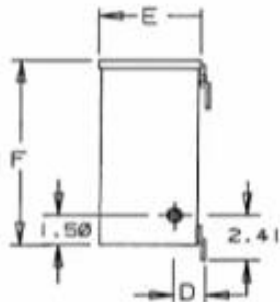

MGM TRANSFORMER COMPANY

5701 SMITHWAY STREET • CITY OF COMMERCE, CALIF. 90040

(213)726-0888 • FAX (213)726-8224

SIDE