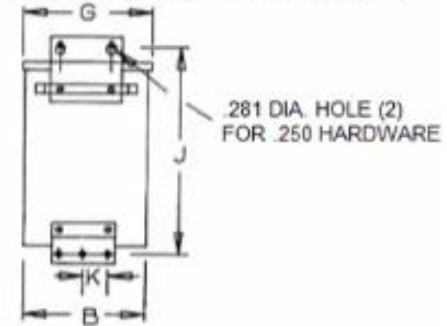

## Buck Boost - Case Size F

BACK (2)

Primary Volts	Connect Primary Lines To	Inter-Connect	Connect Secondary Lines To
480	H1-H4	H2 to H3	
240	H1-H3 & H2-H4		
Secondary Volts			
240		X2 to X3	X1-X4
120/240		X2 to X3	X1-X2-X4
120		X1 to X3 X2 to X4	X1-X4