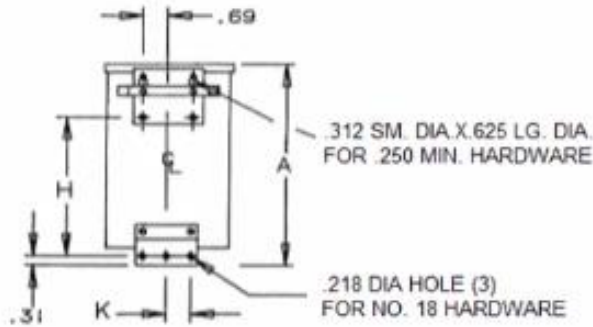

MGM TRANSFORMER COMPANY

5701 SMITHWAY STREET • CITY OF COMMERCE, CALIF. 90040

(213)726-0888 • FAX (213)726-8224

BACK (1)

Buck Boost - Case Size F

Primary Volts	Connect Primary Lines To	Inter-Connect	Connect Secondary Lines To
480	H1-H4	H2 to H3	
240	H1-H3 & H2-H4		
Secondary Volts			
240		X2 to X3	X1-X4
120/240		X2 to X3	X1-X2-X4
120		X1 to X3 X2 to X4	X1-X4

A	B	C	D	E	F	G	H	J	K
8.58	4.28	4.20	1.48	3.98	7.74	4.37	5.09	9.06	.94