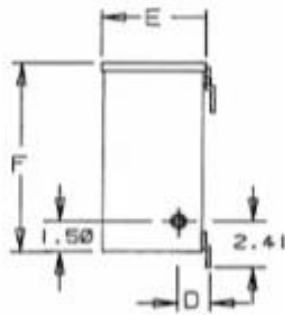

MGM TRANSFORMER COMPANY

5701 SMITHWAY STREET • CITY OF COMMERCE, CALIF. 90040
(213)726-0888 • FAX (213)726-8224

Buck Boost - Case Size G

SIDE

BACK (1)

BACK (2)

Primary Volts	Connect Primary Lines To	Inter-Connect	Connect Secondary Lines To
480	H1-H4	H2 to H3	
240	H1-H3 & H2-H4		
Secondary Volts			
240		X2 to X3	X1-X4
120/240		X2 to X3	X1-X2-X4
120		X1 to X3 X2 to X4	X1-X4

BOTTOM

A	B	C	D	E	F	G	H	J	K
8.58	4.28	4.20	1.48	3.98	7.74	4.37	5.09	9.06	.94