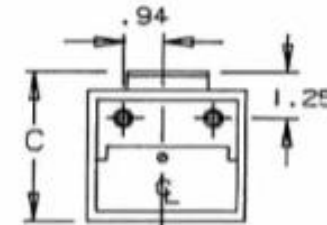

MGM TRANSFORMER COMPANY

5701 SMITHWAY STREET • CITY OF COMMERCE, CALIF. 90040
(213)726-0888 • FAX (213)726-8224

Buck Boost - Case Size G

SIDE

BACK (1)

BACK (2)

Primary Volts	Connect Primary Lines To	Inter-Connect	Connect Secondary Lines To
480	H1-H4	H2 to H3	
240	H1-H3 & H2-H4		
Secondary Volts			
240		X2 to X3	X1-X4
120/240		X2 to X3	X1-X2-X4
120		X1 to X3 X2 to X4	X1-X4

BOTTOM

A	B	C	D	E	F	G	H	J	K
8.58	4.28	4.20	1.48	3.98	7.74	4.37	5.09	9.06	.94