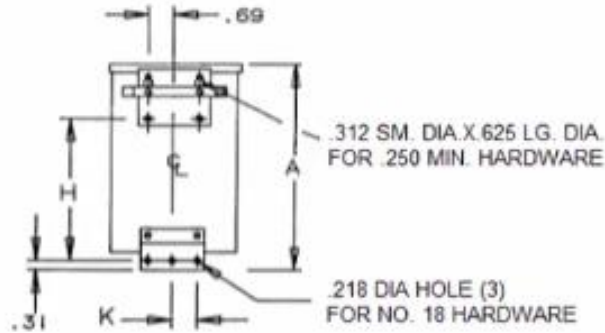

MGM TRANSFORMER COMPANY

5701 SMITHWAY STREET • CITY OF COMMERCE, CALIF. 90040
(213)726-0888 • FAX (213)726-8224

Buck Boost - Case Size G

SIDE

BACK (1)

BACK (2)

Primary Volts	Connect Primary Lines To	Inter-Connect	Connect Secondary Lines To
480	H1-H4	H2 to H3	
240	H1-H3 & H2-H4		
Secondary Volts			
240		X2 to X3	X1-X4
120/240		X2 to X3	X1-X2-X4
120		X1 to X3 X2 to X4	X1-X4

BOTTOM

A	B	C	D	E	F	G	H	J	K
8.58	4.28	4.20	1.48	3.98	7.74	4.37	5.09	9.06	.94