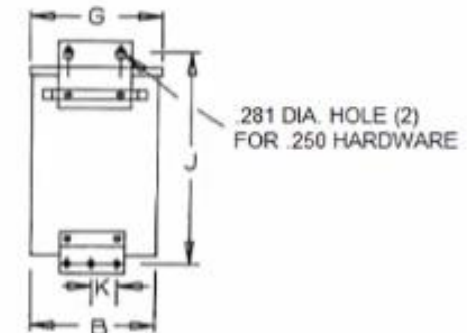

MGM TRANSFORMER COMPANY

5701 SMITHWAY STREET • CITY OF COMMERCE, CALIF. 90040
(213)726-0888 • FAX (213)726-8224

Buck Boost - Case Size G

SIDE

BACK (1)

BACK (2)

Primary Volts	Connect Primary Lines To	Inter-Connect	Connect Secondary Lines To
480	H1-H4	H2 to H3	
240	H1-H3 & H2-H4		
Secondary Volts			
240		X2 to X3	X1-X4
120/240		X2 to X3	X1-X2-X4
120		X1 to X3 X2 to X4	X1-X4

BOTTOM

A	B	C	D	E	F	G	H	J	K
8.58	4.28	4.20	1.48	3.98	7.74	4.37	5.09	9.06	.94