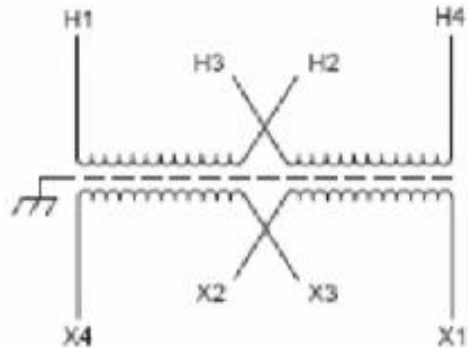

MGM TRANSFORMER COMPANY

5701 SMITHWAY STREET • CITY OF COMMERCE, CALIF. 90040
(213)726-0888 • FAX (213)726-8224

Buck Boost - Case Size G

SIDE

BACK (1)

BACK (2)

Primary Volts	Connect Primary Lines To	Inter-Connect	Connect Secondary Lines To
480	H1-H4	H2 to H3	
240	H1-H3 & H2-H4		
Secondary Volts			
240		X2 to X3	X1-X4
120/240		X2 to X3	X1-X2-X4
120		X1 to X3 X2 to X4	X1-X4

BOTTOM

A	B	C	D	E	F	G	H	J	K
8.58	4.28	4.20	1.48	3.98	7.74	4.37	5.09	9.06	.94