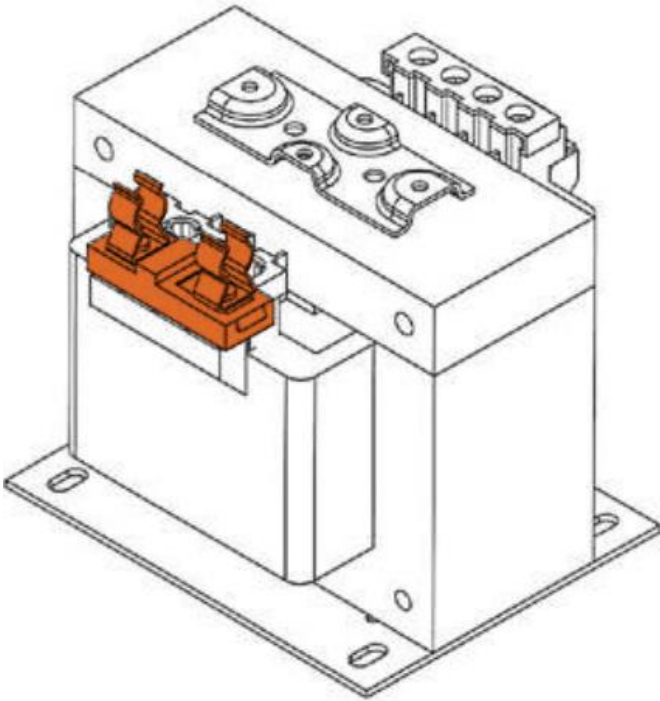

## Accessories

---

### **OPTION 1**

Secondary Fuse Clip

**MGM Part Number:**

M23725 – fits 50 – 750 VA

M24665 – fits 1 – 5 KVA

**OPTION 2**  
Secondary Fuse Block  
**MGM Part Number:**  
M24084

---