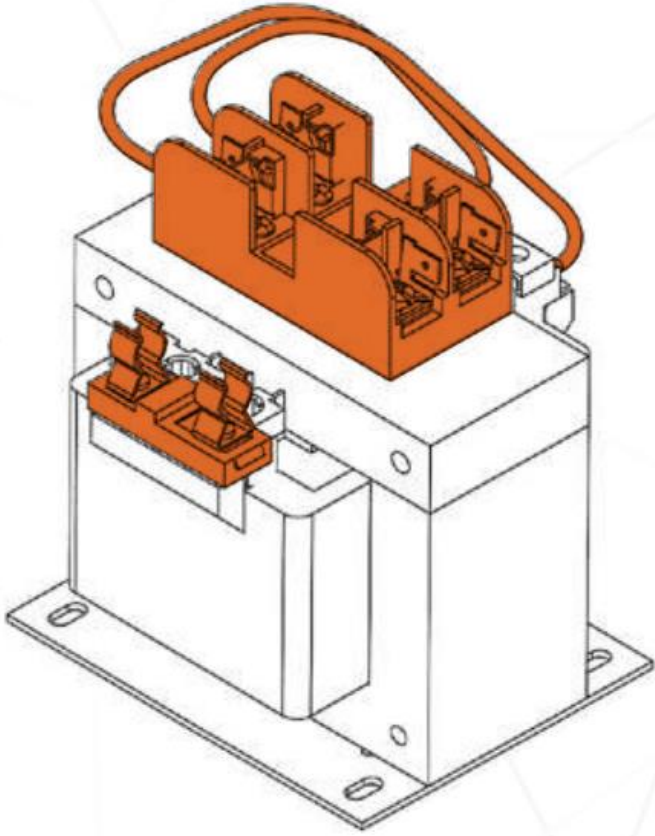

Accessories

OPTION 5

Primary Fuse Block & Secondary
Fuse Clips

MGM Part Number:
M24086