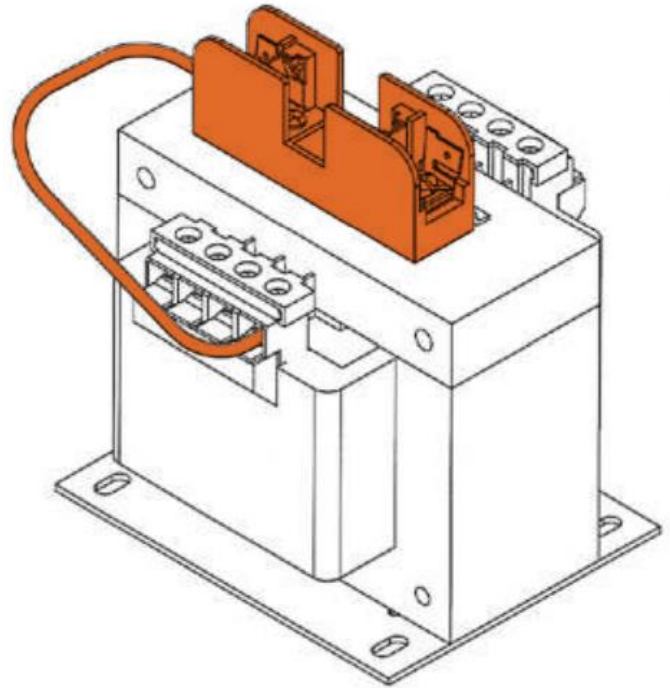

### **OPTION 1**

Secondary Fuse Clip

**MGM Part Number:**

M23725 – fits 50 – 750 VA

M24665 – fits 1 – 5 KVA

**OPTION 2**  
Secondary Fuse Block  
**MGM Part Number:**  
M24084

---

### OPTION 3

Primary Fuse Block

**MGM Part Number:**

M23721