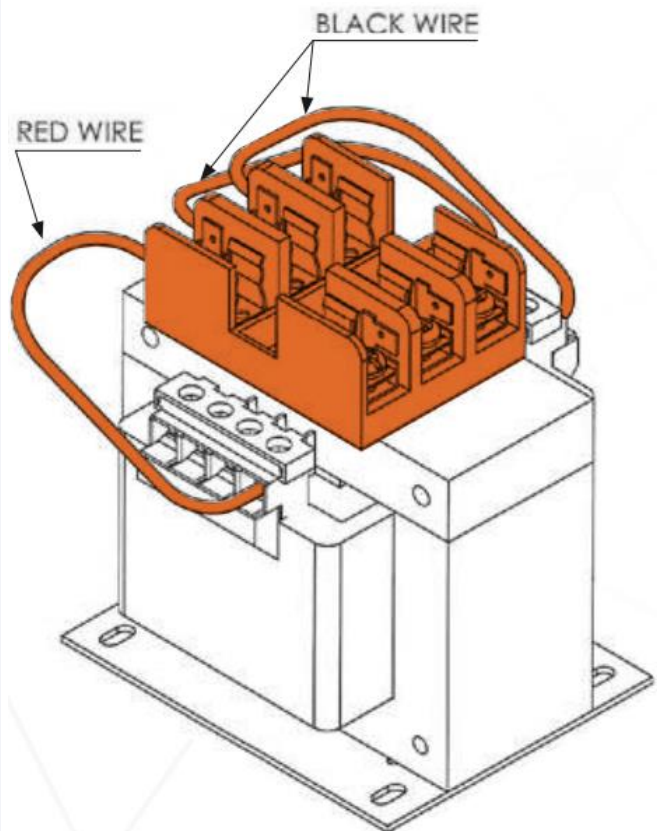

OPTION 4

Primary & Secondary Fuse Block

MGM Part Number:

M24085