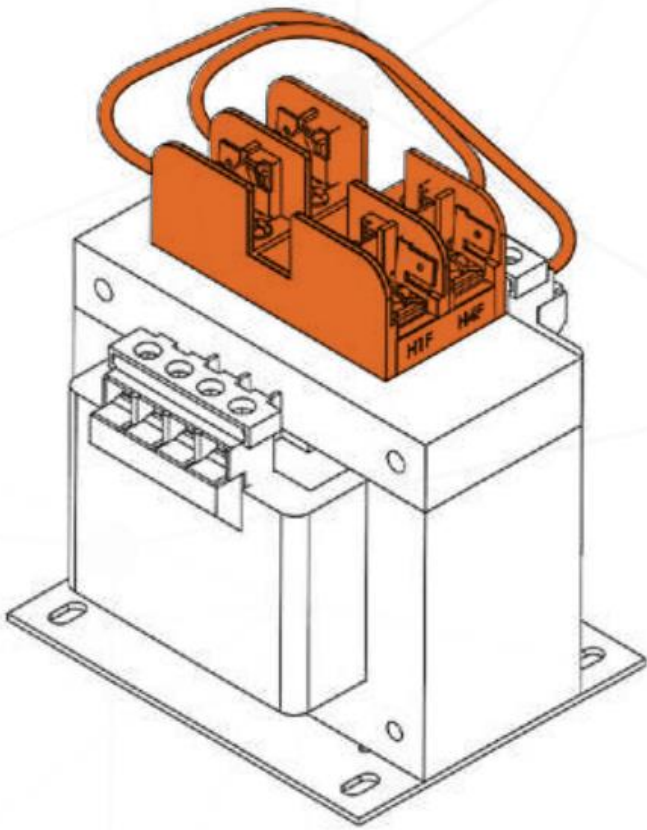

### **OPTION 1**

Secondary Fuse Clip

**MGM Part Number:**

M23725 – fits 50 – 750 VA

M24665 – fits 1 – 5 KVA

**OPTION 2**  
Secondary Fuse Block  
**MGM Part Number:**  
M24084

---

## Accessories

---